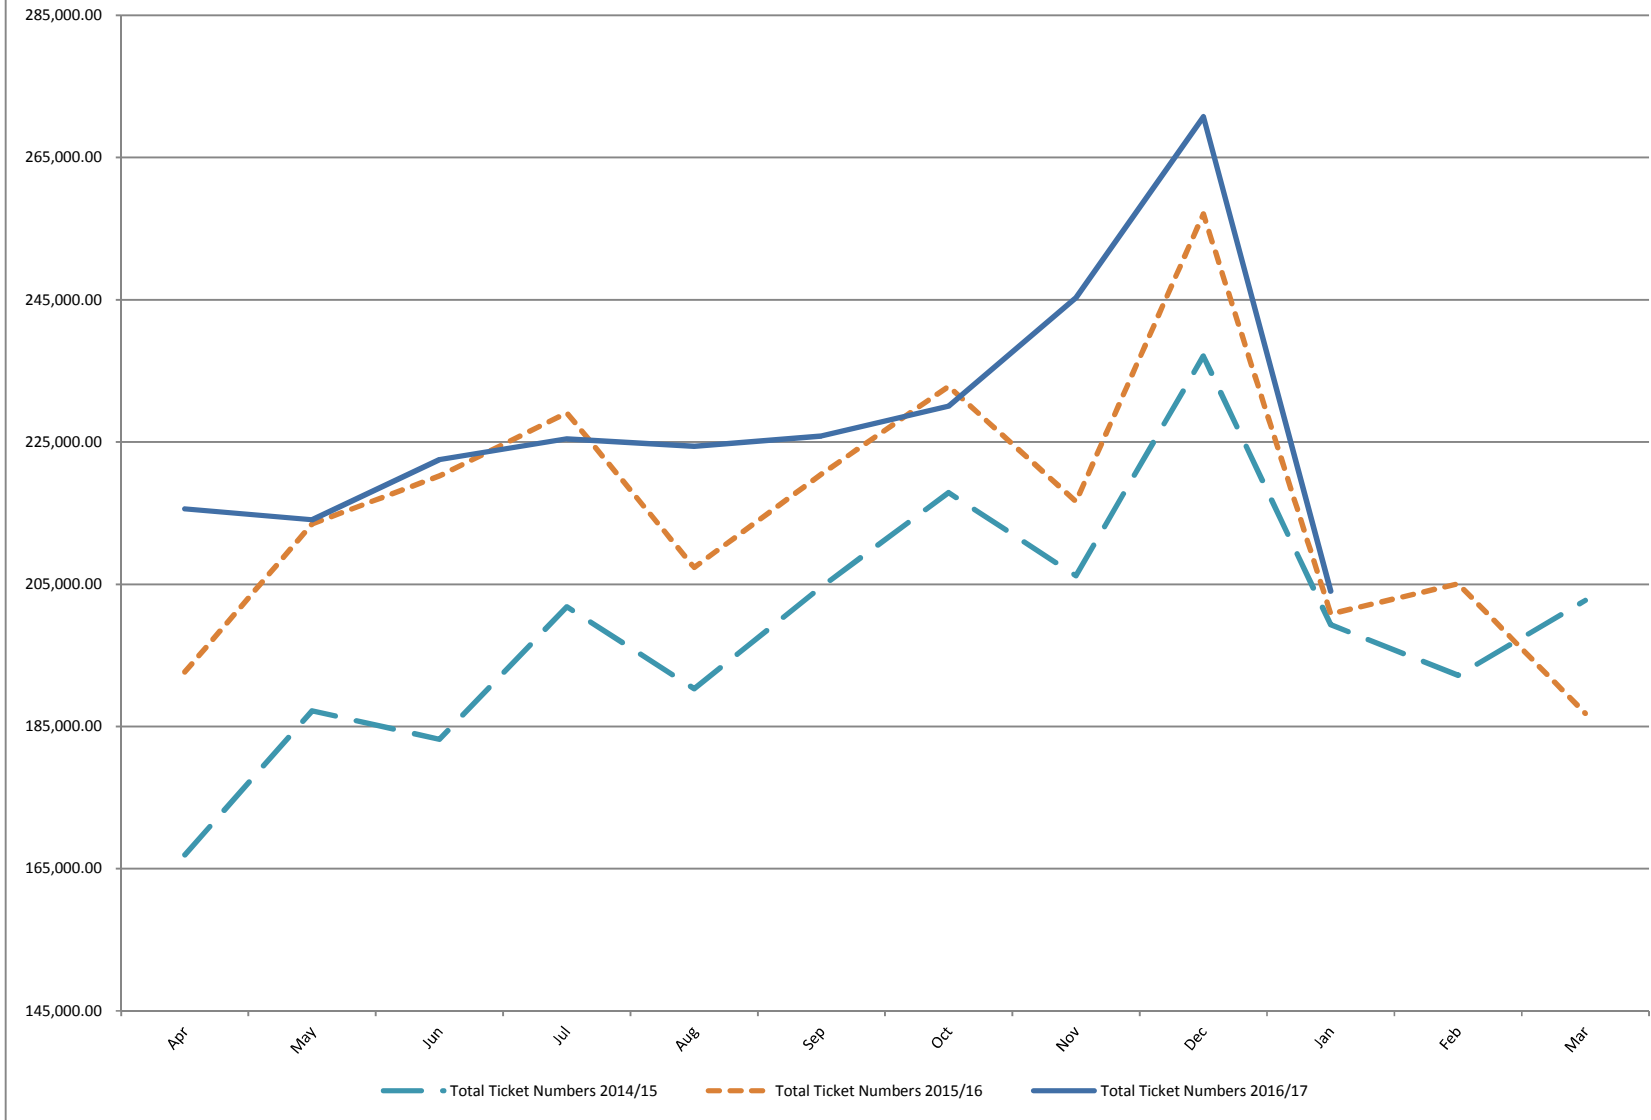

### Total Summary Daily Ticket Numbers 2013/14 - 2016/17

The volume of tickets issued up to and including the end of period 10 was 87k higher than for the same period in 2015/16.